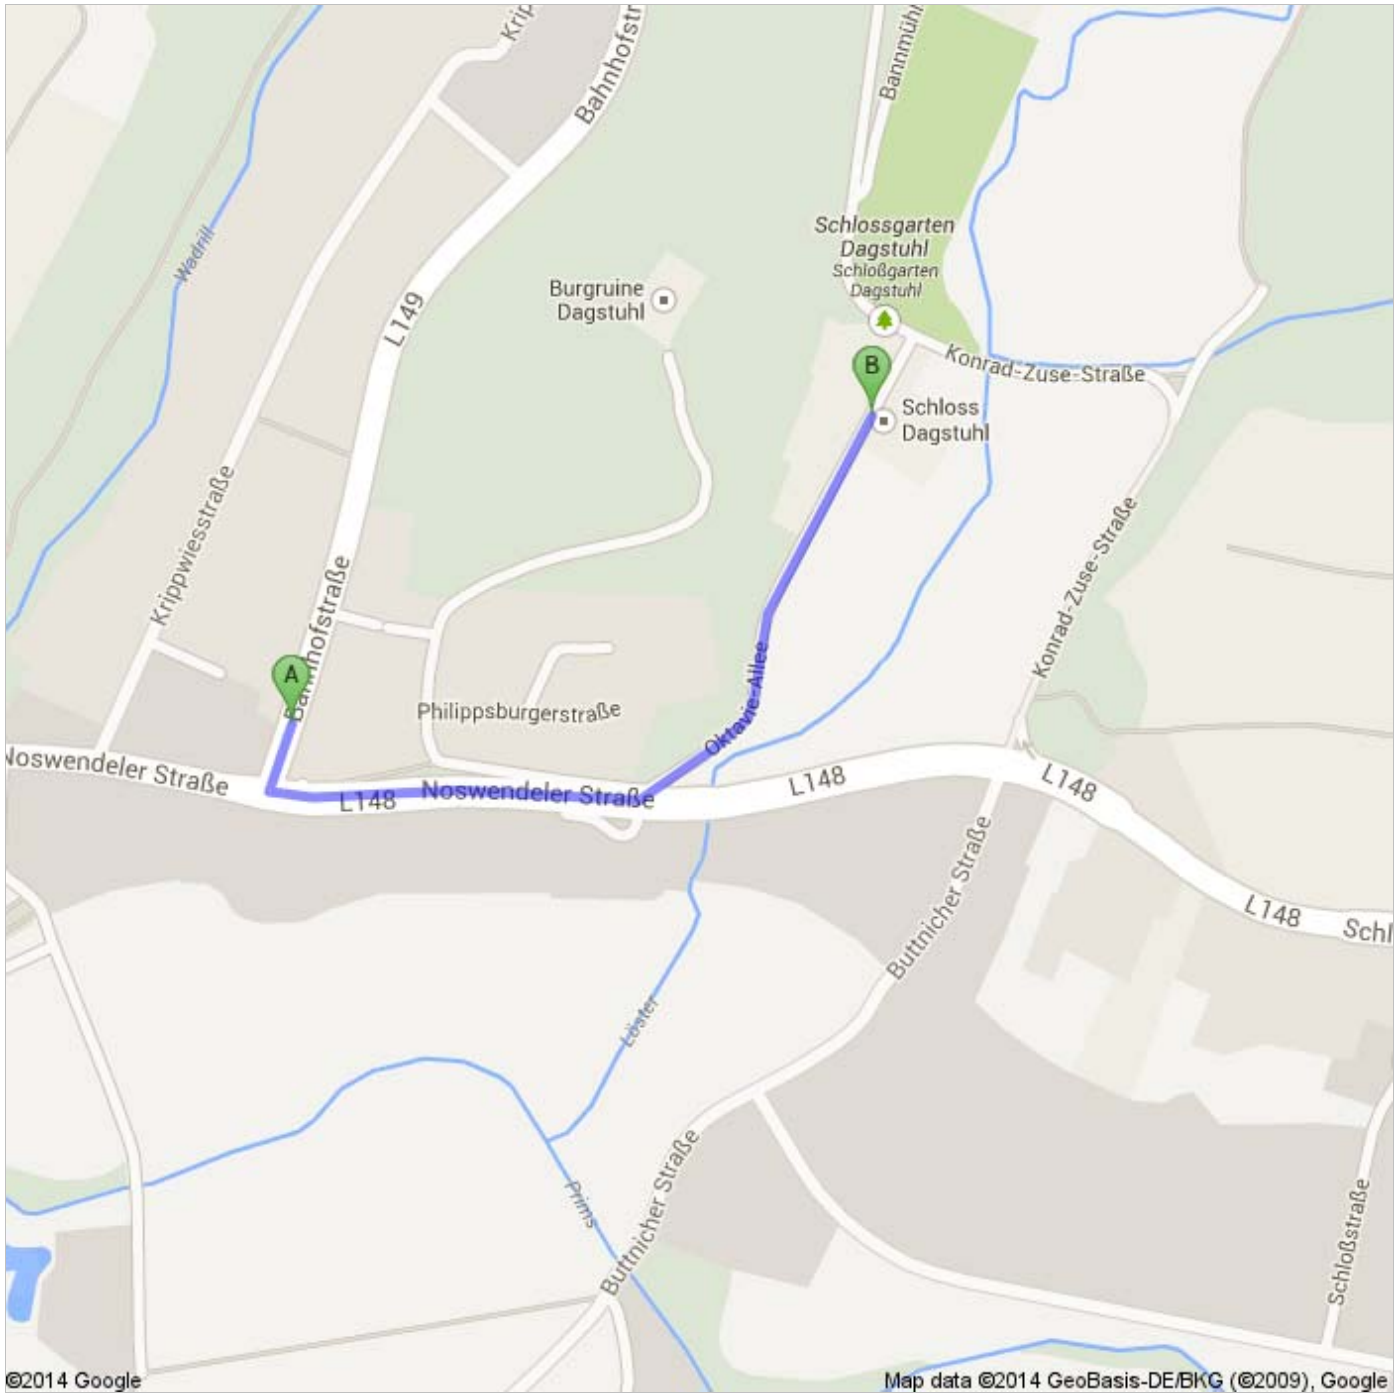

Directions to Oktavie-Allee  
700 m – about 9 mins

Walking directions are in beta.

Use caution – This route may be missing sidewalks or pedestrian paths.

©2014 Google

Map data ©2014 GeoBasis-DE/BKG (©2009), Google

 Bahnhofstraße 4, 66687 Wadern, Germany

---

1. Head **south** on **Bahnhofstraße** toward **Noswendeler Straße** go 56 m  
total 56 m

 2. Turn left onto **Noswendeler Straße** go 290 m  
total 350 m  
About 4 mins

 3. Turn left onto **Oktavie-Allee** go 350 m  
total 700 m  
About 5 mins

 Oktavie-Allee

---

These directions are for planning purposes only. You may find that construction projects, traffic, weather, or other events may cause conditions to differ from the map results, and you should plan your route accordingly. You must obey all signs or notices regarding your route.